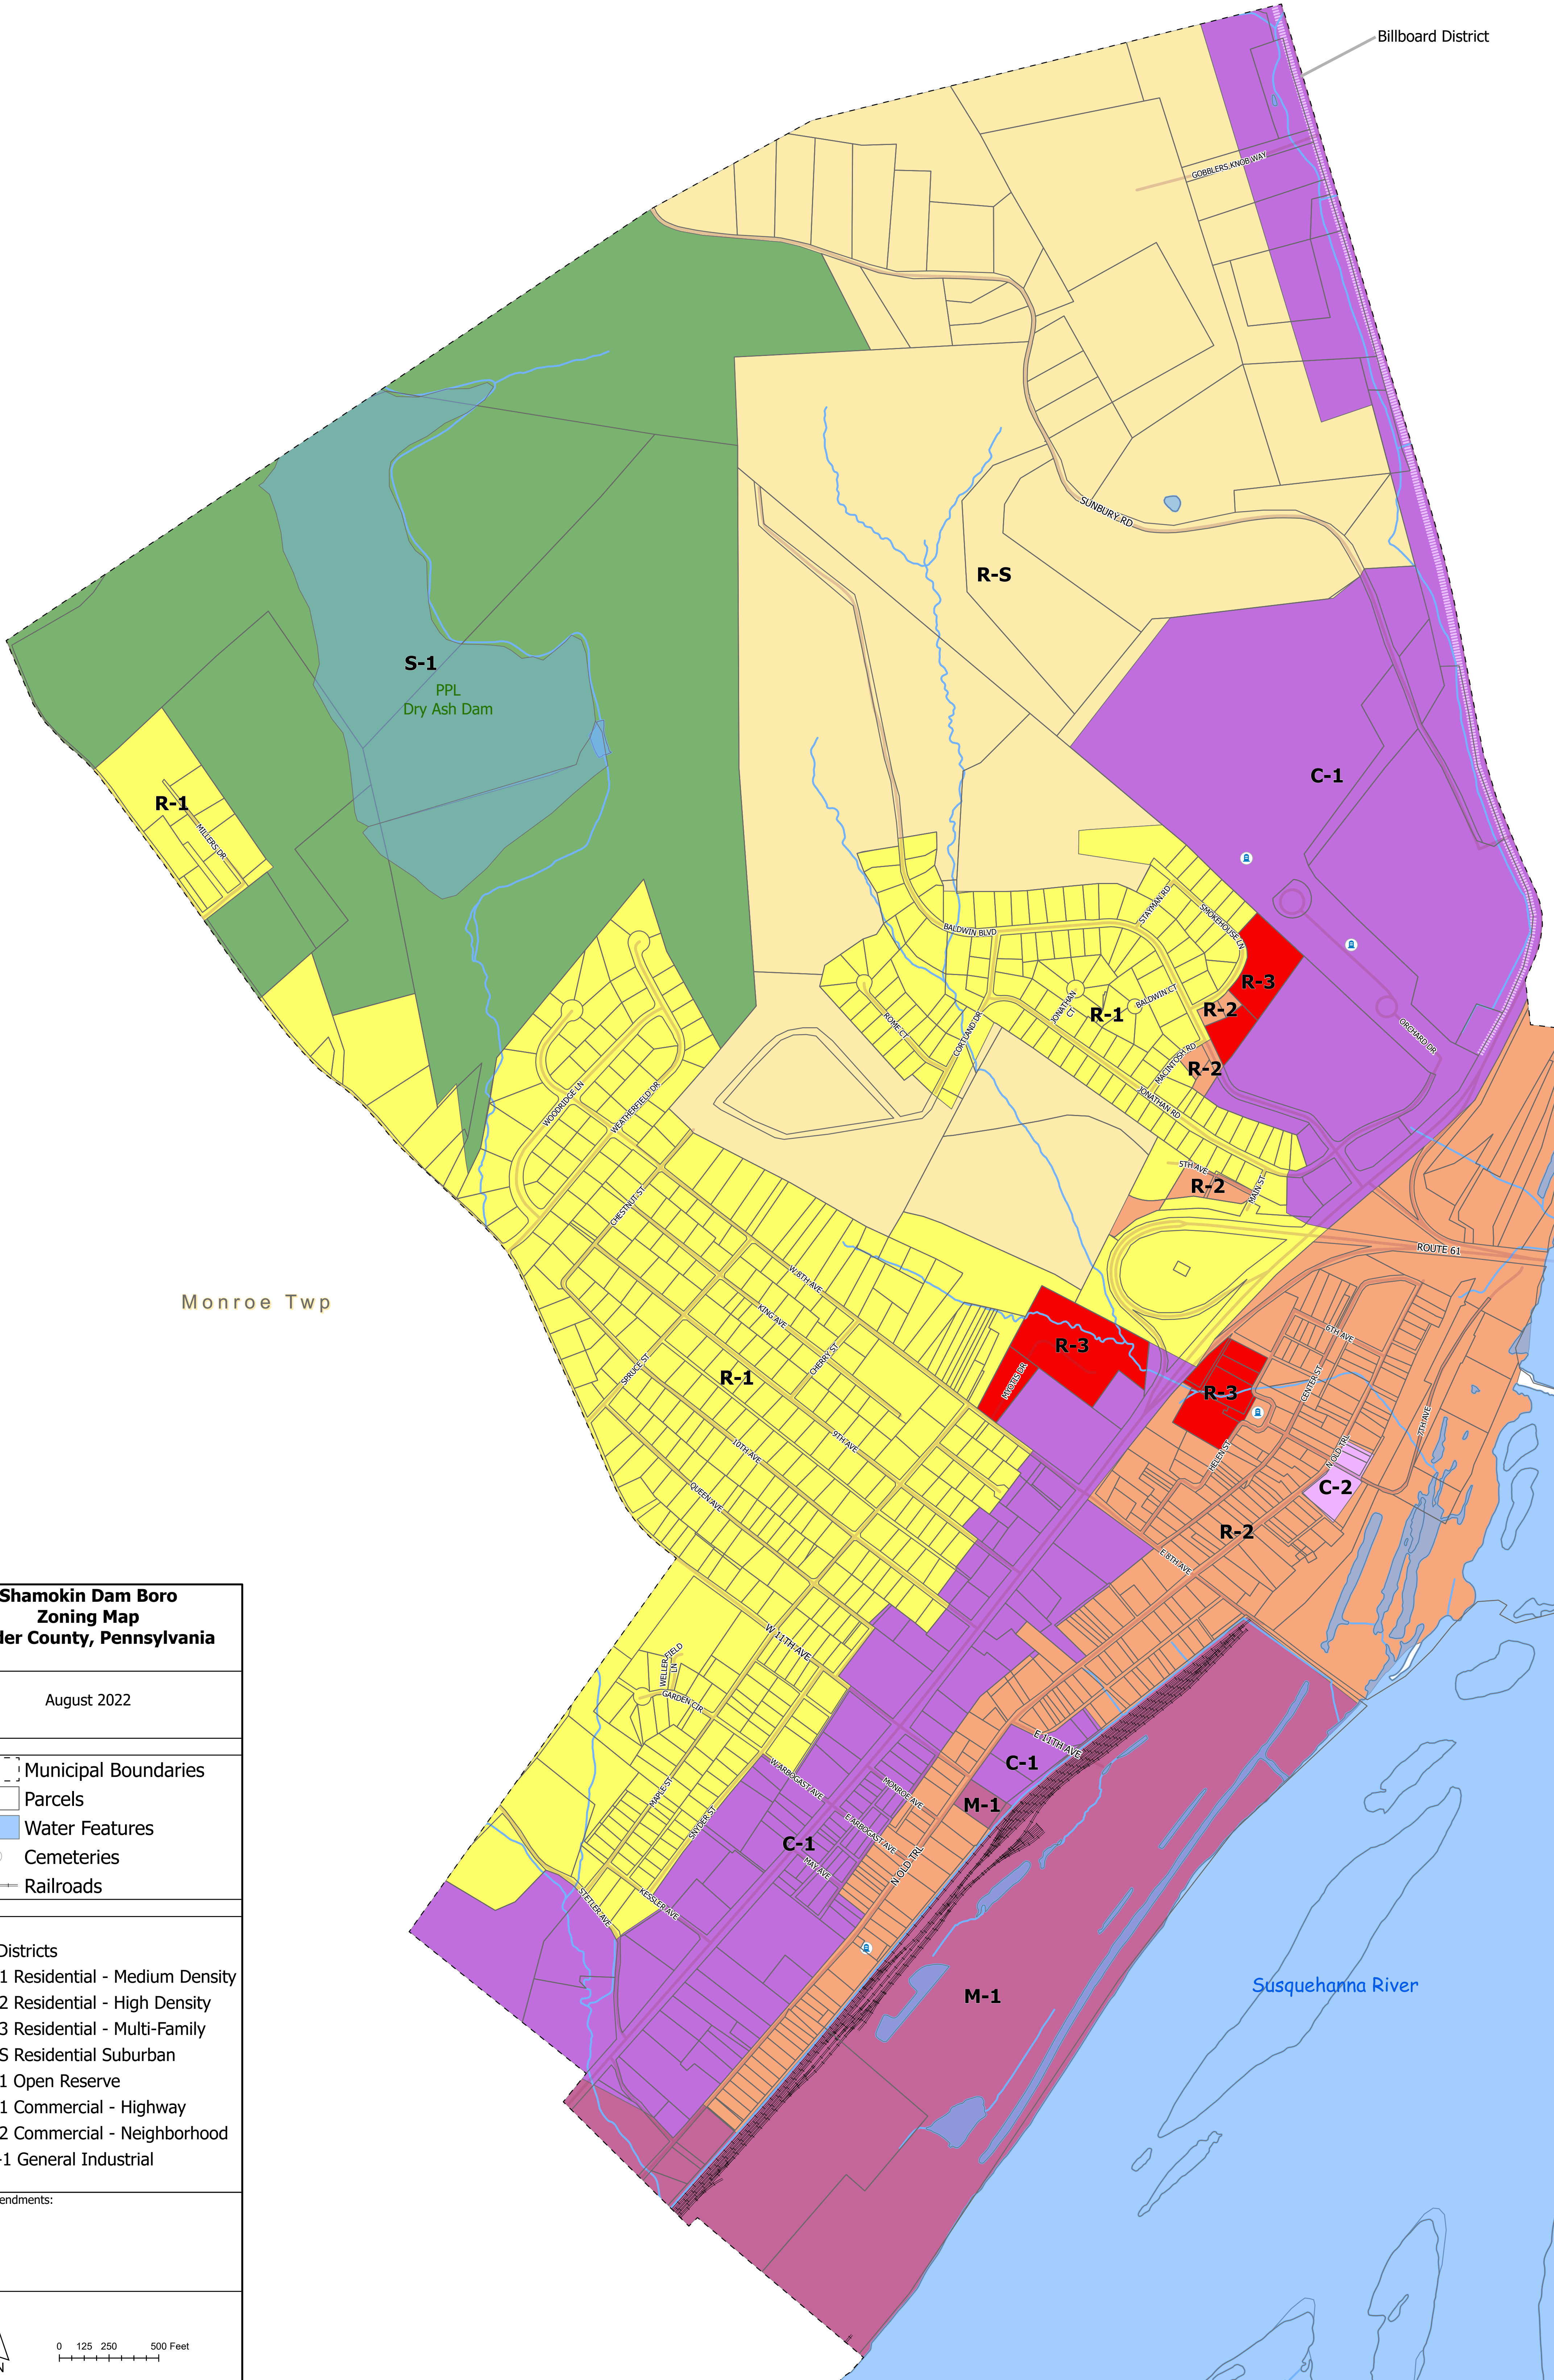

Billboard District

Monroe Twp

**Shamokin Dam Boro
Zoning Map
Snyder County, Pennsylvania**

August 2022

- Municipal Boundaries
- Parcels
- Water Features
- Cemeteries
- Railroads

- Zoning Districts**
- R-1 Residential - Medium Density
 - R-2 Residential - High Density
 - R-3 Residential - Multi-Family
 - R-S Residential Suburban
 - S-1 Open Reserve
 - C-1 Commercial - Highway
 - C-2 Commercial - Neighborhood
 - M-1 General Industrial