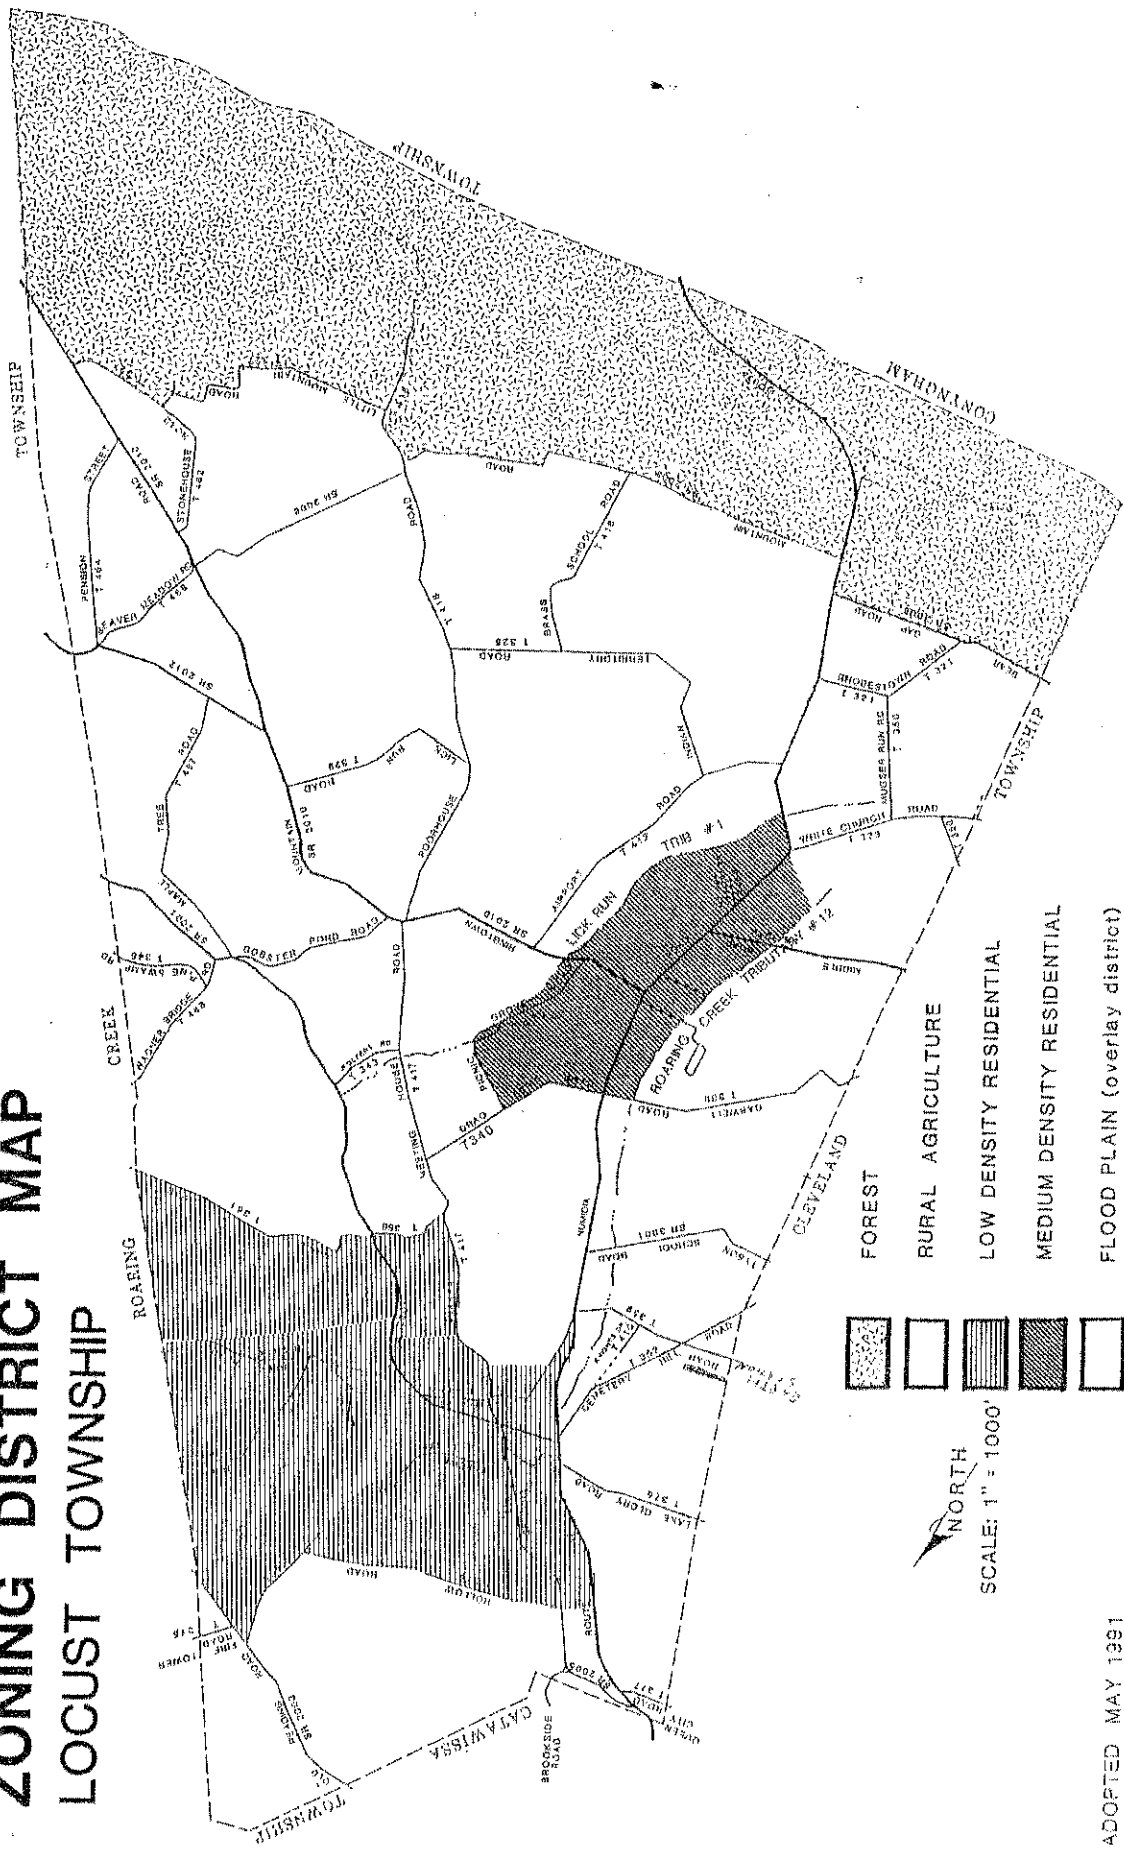

ZONING DISTRICT MAP LOCUST TOWNSHIP

SCALE: 1" = 1000'

ADOPTED MAY 1991